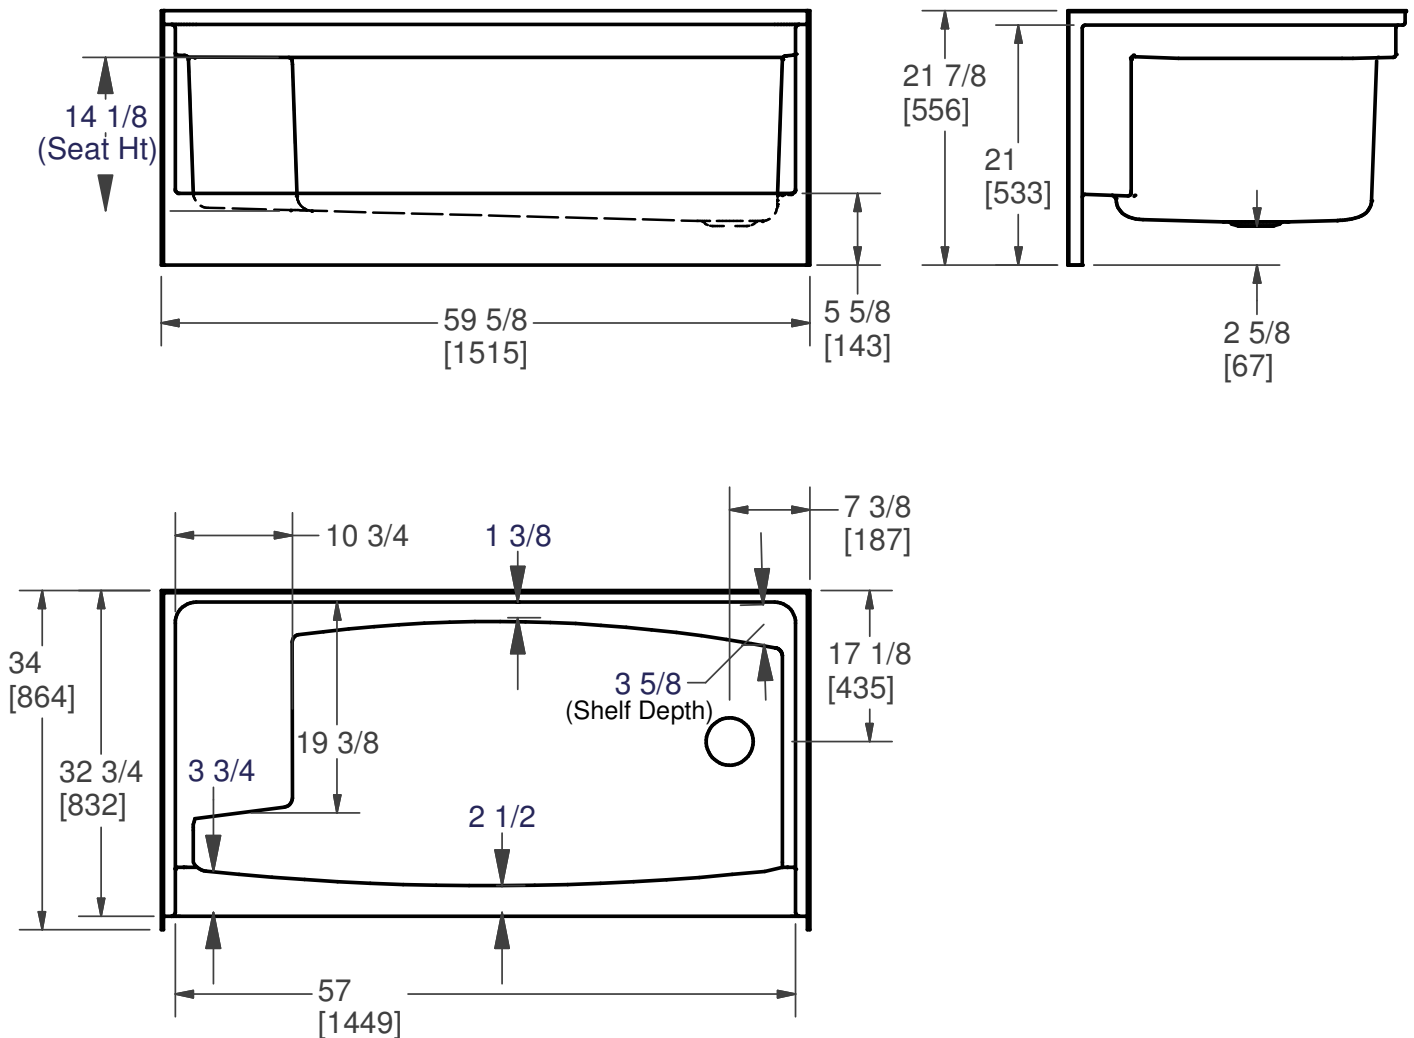

GELCOAT

Measurement tolerances $\pm 1/4"$ (6.3mm)

All Hytec products are certified to the applicable Canadian Standards.

EPA TSCA TITLE VI COMPLIANT PRODUCT.

For installation instructions, please refer to HYTEC.CA

This sheet approximately describes products and equipment manufactured or supplied by Hytec Plumbing Products. Because of ongoing efforts to improve both design and quality, products and equipment actually furnished may differ without prior notice.

Hytec Plumbing Products

(Division of Kohler Canada Co.)
4150 Spallumcheen Dr, Armstrong BC V0E 1B6
Ph. (800) 871-8311 (250) 546-3196 Fax (250) 546-3170